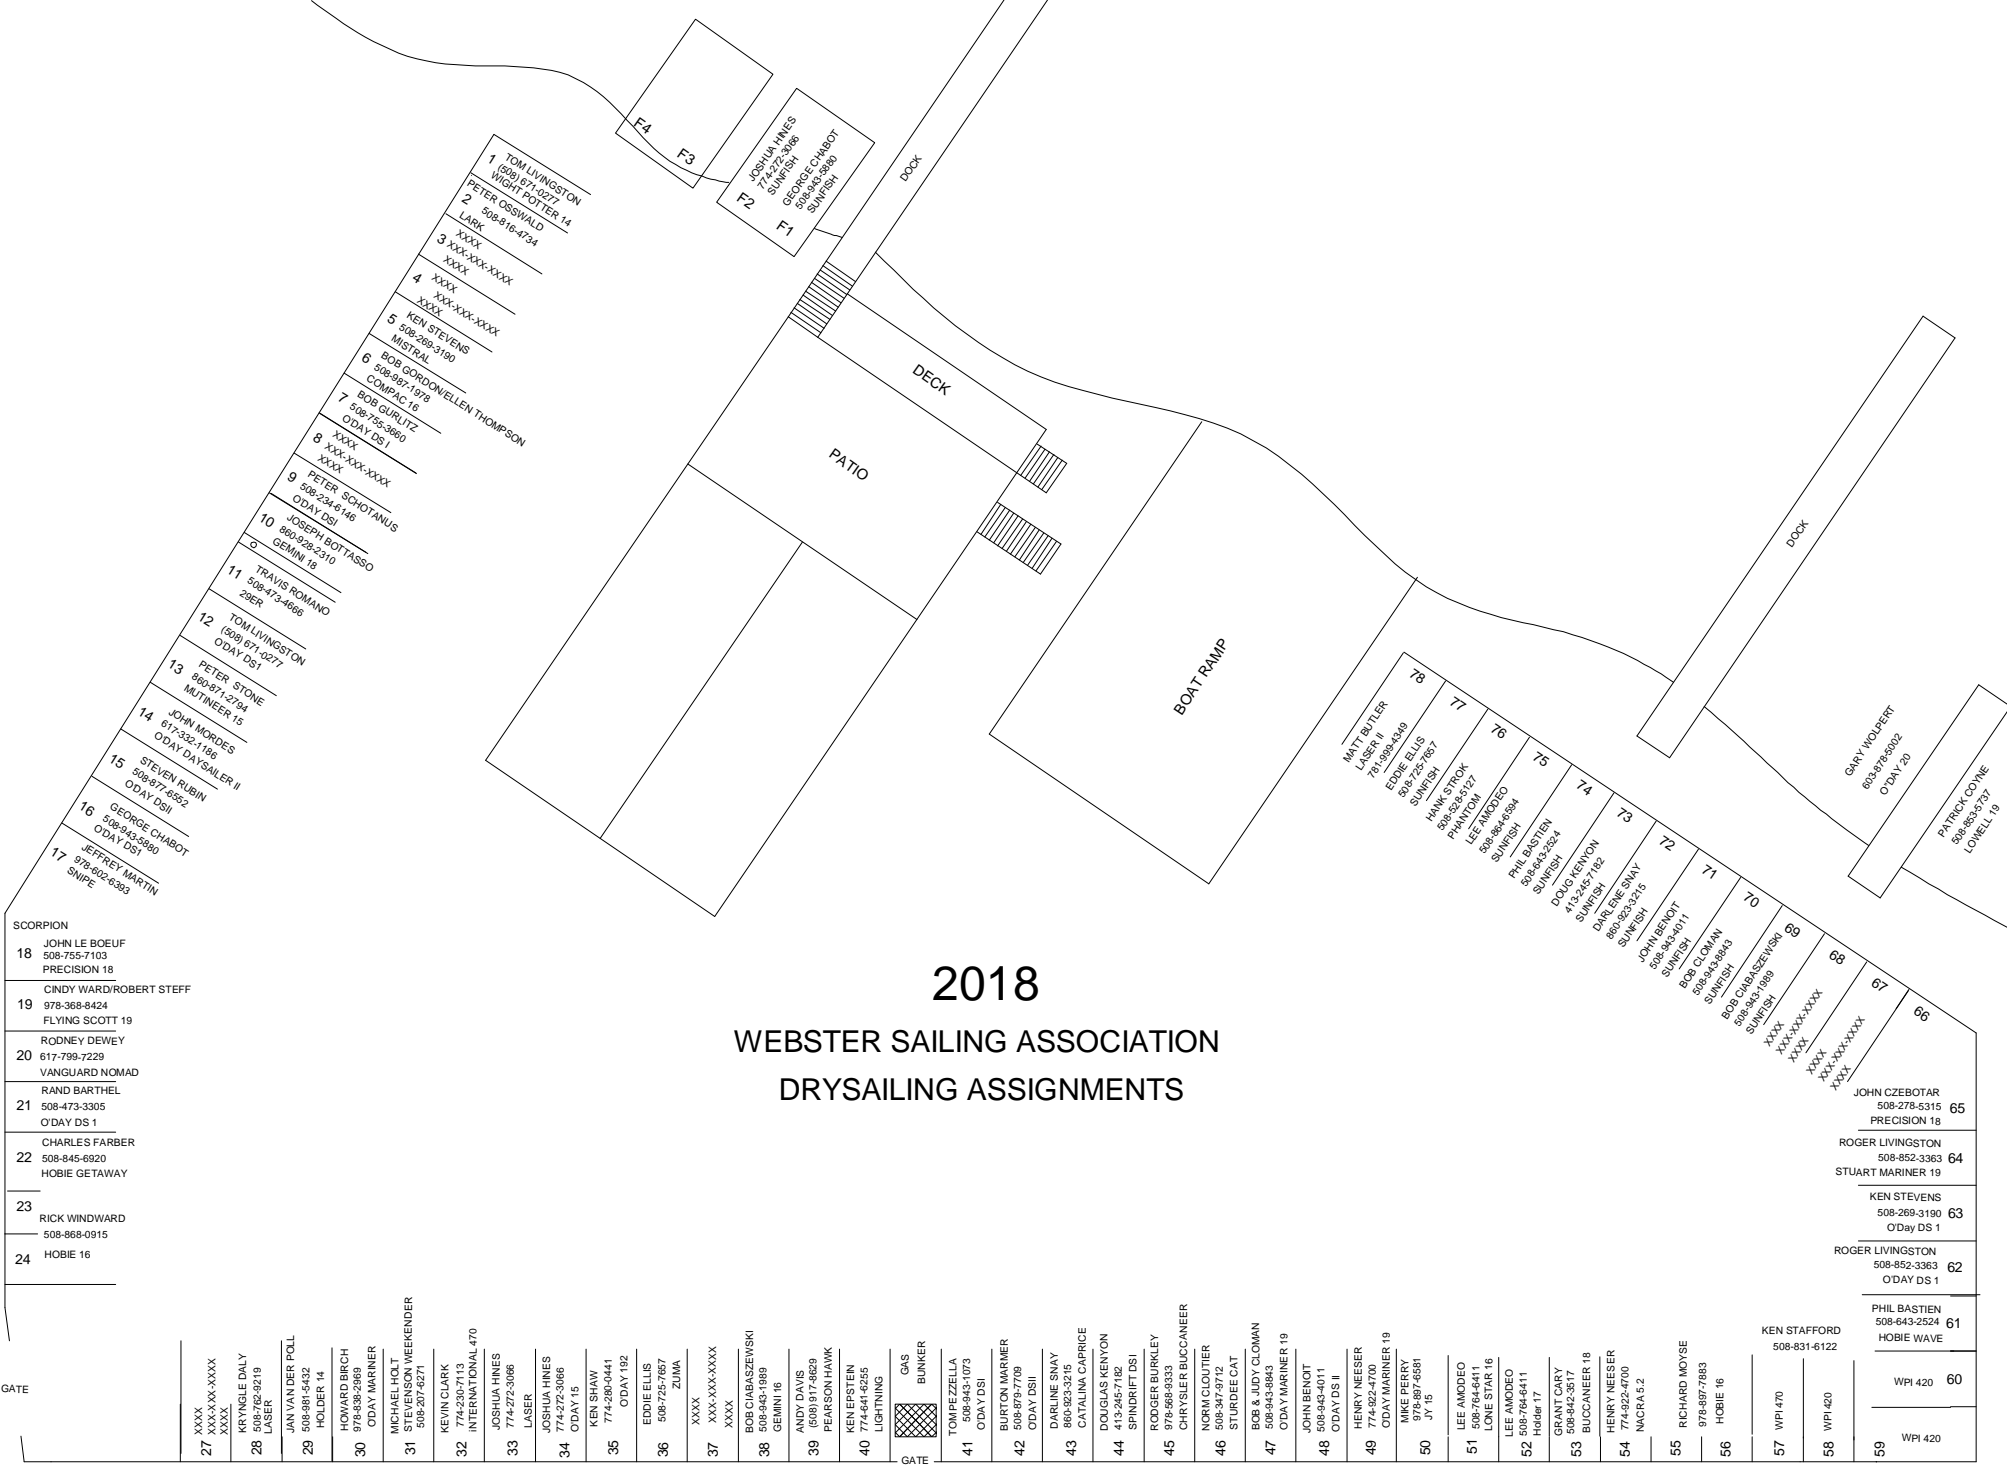

2018 WEBSTER SAILING ASSOCIATION DRYSAILING ASSIGNMENTS

BATES RD.

HALL RD.

LE BOEUF LANE

1. SCORPION
2. 18 JOHN LE BOEUF
   508-755-7103
   PRECISION 18
3. 19 CINDY WARD/ROBERT STEFF
   978-368-8424
   FLYING SCOTT 19
4. 20 RODNEY DEWEY
   617-799-7228
   VANGUARD NOMAD
5. 21 RAND BARTHEL
   508-473-3305
   O'DAY DS 1
6. 22 CHARLES FARBER
   508-845-6920
   HOBIE GETAWAY
7. 23 RICK WINDWARD
   508-868-0915
8. 24 HOBIE 16

1. 78 MATT BUTLER
   LASER II
   781-389-4349
2. 77 EDDIE ELLIS
   508-725-7657
   SUNFISH
3. 76 HANK STROK
   508-843-2824
   PHANTOM
4. 75 PHIL BASTIEN
   508-843-2824
   SUNFISH
5. 74 DOUG KENYON
   413-265-7182
   SUNFISH
6. 73 DARREN SNEY
   800-869-3215
   SUNFISH
7. 72 JOHN BENOIT
   508-843-2824
   SUNFISH
8. 71 BOB CLOMAN
   508-843-2824
   SUNFISH
9. 70 BOB CHABASZEWSKI
   508-843-1889
   SUNFISH
10. 69 XXXX
    XXX-XXX-XXXX
    XXXX
11. 68 XXXX
    XXX-XXX-XXXX
    XXXX
12. 67 XXXX
    XXX-XXX-XXXX
    XXXX
13. 66 JOHN CZEBOTAR
    508-278-5315
    PRECISION 18
14. 65 ROGER LIVINGSTON
    508-852-3363
    STUART MARINER 19
15. 64 KEN STEVENS
    508-269-3190
    ODAY DS 1
16. 63 ROGER LIVINGSTON
    508-852-3363
    ODAY DS 1
17. 62 PHIL BASTIEN
    508-643-2524
    HOBIE WAVE
18. 61 WPI 420 60
19. 60 WPI 420

1. 1 TOM LIVINGSTON
   (508) 671-0277
   WIGHT POTTER 14
2. 2 PETER OSSWALD
   508-816-4704
   LASK
3. 3 XXXX-XXXX-XXXX
   XXXX
4. 4 XXXX
   XXX-XXX-XXXX
   XXXX
5. 5 KEN STEVENS
   508-269-3190
   MISTRAL
6. 6 BOB GORDON ELLEN THOMPSON
   508-997-1976
   COMPACT 16
7. 7 BOB GURLITZ
   508-735-3690
   ODAY DSI
8. 8 XXXX
   XXX-XXX-XXXX
   XXXX
9. 9 PETER SCHOTANUS
   508-234-6186
   ODAY DSI
10. 10 JOSEPH BOTTASSO
    800-928-2310
    GEMINI 18
11. 11 TRAVIS ROMANO
    508-473-4666
    29ER
12. 12 TOM LIVINGSTON
    (508) 671-0277
    ODAY DSI
13. 13 PETER STONE
    860-911-2794
    MULTINEER 15
14. 14 JOHN MORDES
    617-332-1186
    ODAY DAYRAILER II
15. 15 STEVEN RUBIN
    508-677-6952
    ODAY DSI
16. 16 GEORGE CHAROT
    508-443-5860
    ODAY DSI
17. 17 JEFFREY MARTIN
    978-602-6393
    SNIRE

1. F4
2. F3
3. F2 JOSHUA HINES
   774-272-3066
   SUNFISH
4. F1 GEORGE CHAROT
   508-443-5860
   SUNFISH

1. GAY WOLPERT
   603-878-8902
   O'DAY 20
2. PATRICK COYNE
   508-852-9297
   LOWELL 19